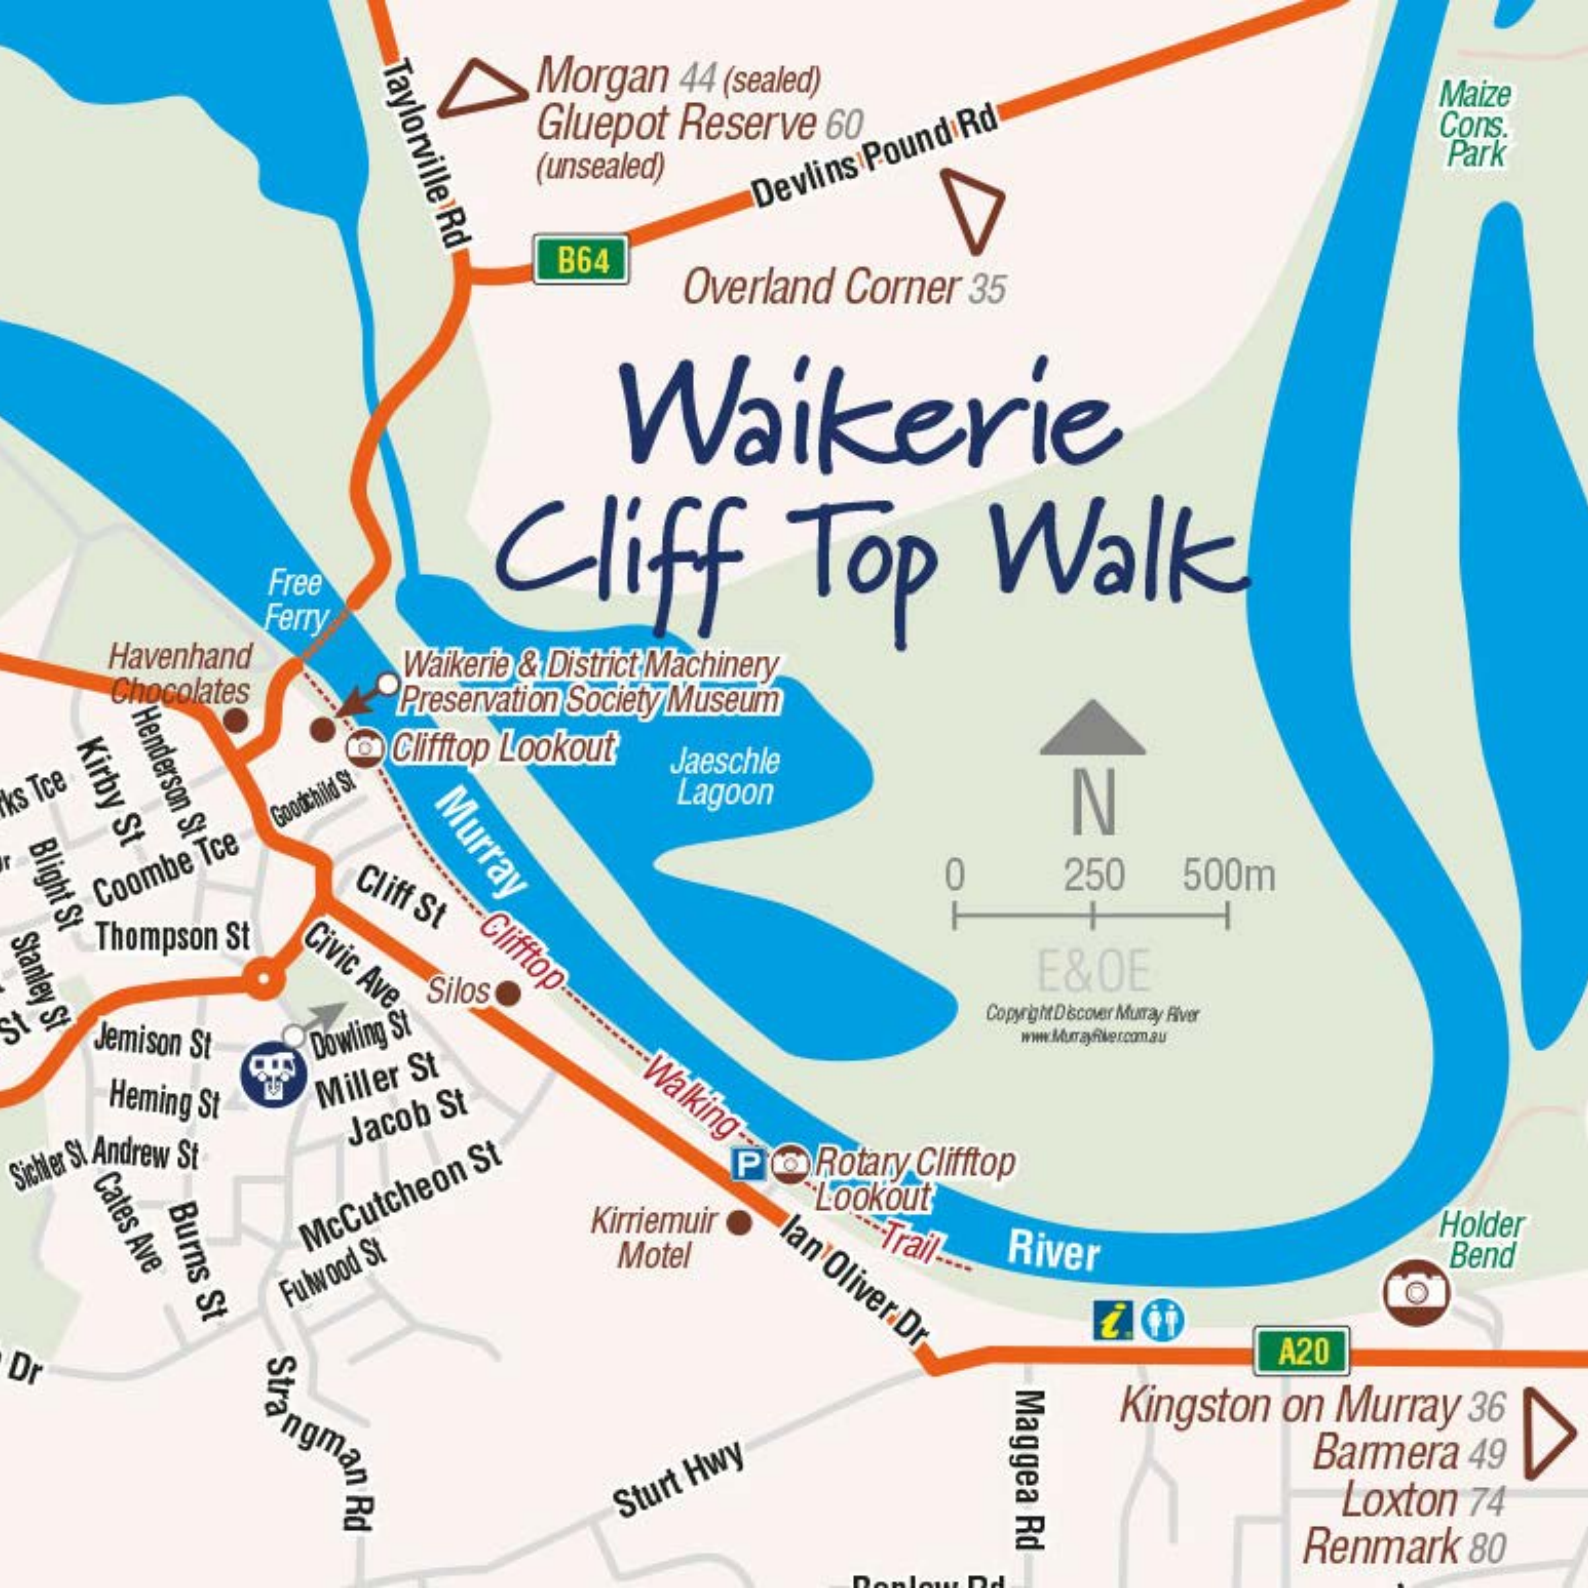

Waikerie Cliff Top Walk

Maize Cons. Park

Morgan 44 (sealed)
Gluepot Reserve 60 (unsealed)
Devils Pound Rd
Overland Corner 35

B64

Waikerie Cliff Top Walk

Free Ferry

Havenhand Chocolates

Waikerie & District Machinery Preservation Society Museum

Clifftop Lookout

Jaeschle Lagoon

0 250 500m

E&OE

Copyright Discover Murray River
www.MurrayRivers.com.au

Kirby St
Blight St
Stanley St

Cliff St
Civic Ave

Silos

Jemison St
Heming St
Sickler St
Andrew St
Cates Ave
Burns St

Dowling St
Miller St
Jacob St

McCutcheon St
Fulwood St

Kirriemuir Motel

Rotary Clifftop Lookout

Trail

River

Holder Bend

Strangman Rd

Sturt Hwy

Maggea Rd

A20

Kingston on Murray 36
Barmera 49
Loxton 74
Renmark 80